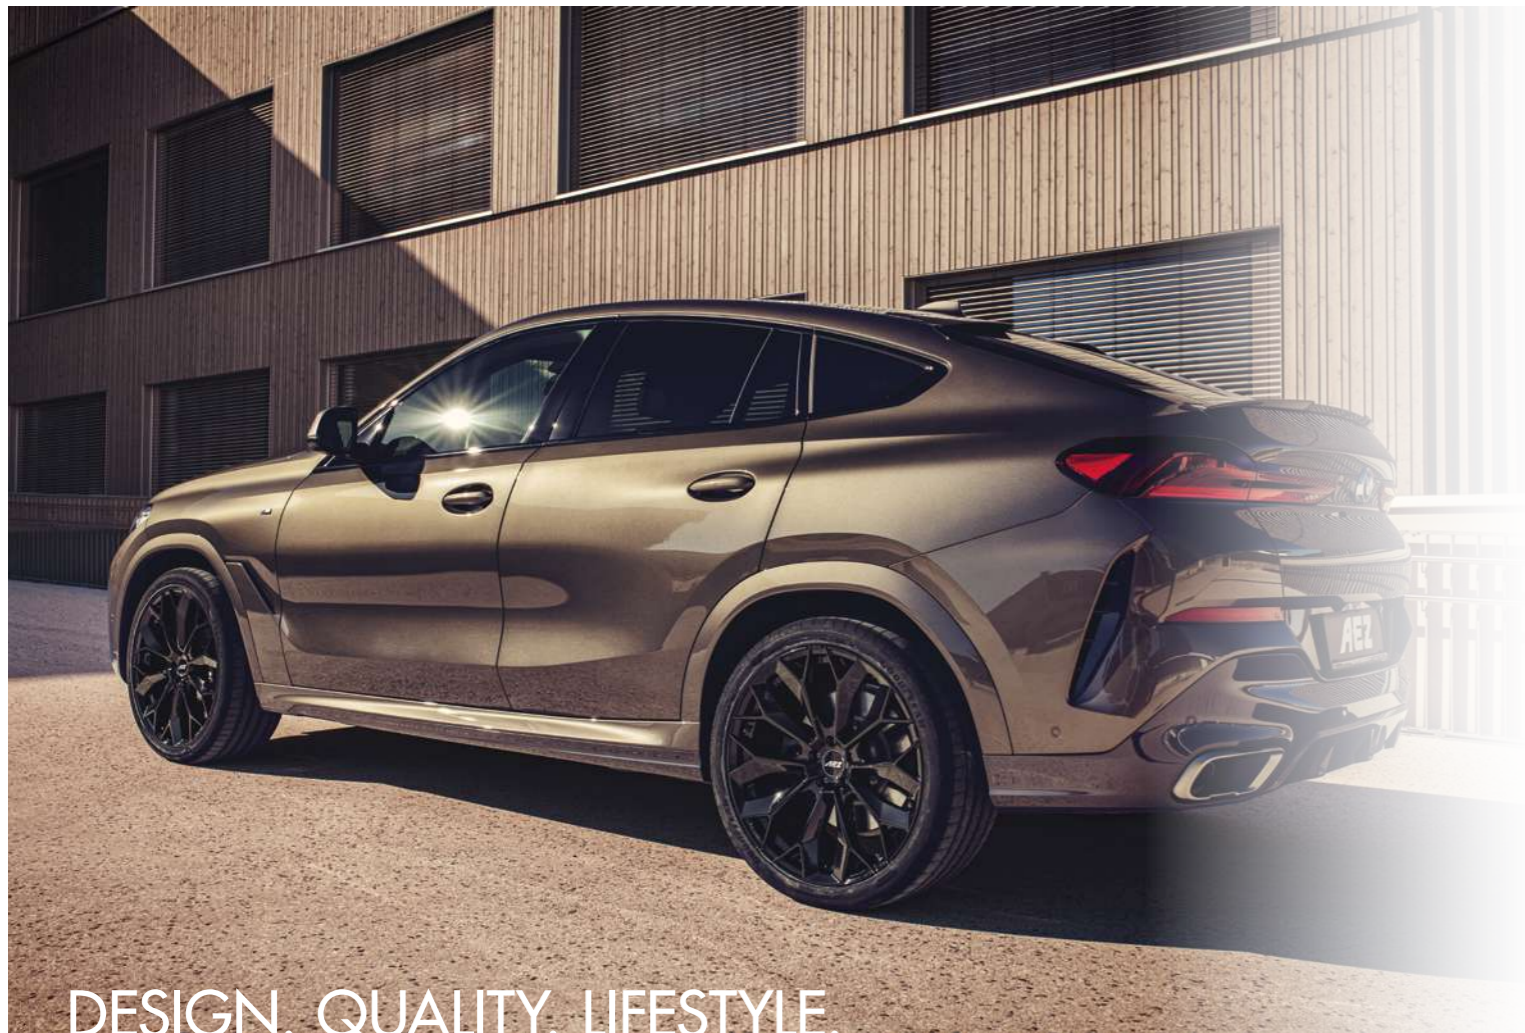

Dimension
8,0 x 18
8,5 x 19
8,5 x 20
8,5 x 21

DESIGN. QUALITY. LIFESTYLE.

AEZ LEIPZIG black | 20" – 22"

AEZ
AEZ-WHEELS.COM

PERFECT FOR SUV's

glossy black

Dimension
9,0 x 20
9,5 x 21
10,5 x 21
9,5 x 22
10,5 x 22