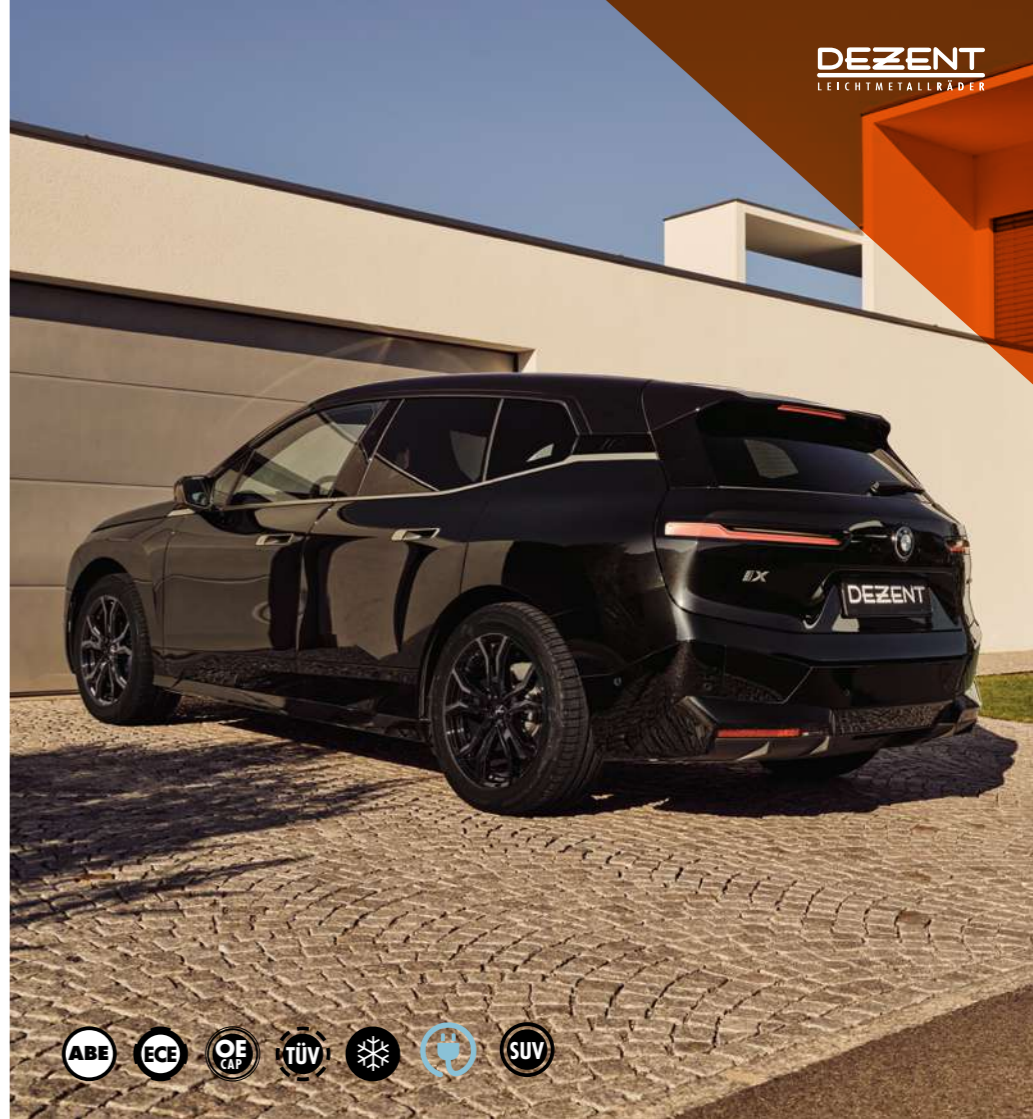

DEZENT TV dark
16" - 20"

Dimension
6,5 x 16
6,5 x 17
7,0 x 17
7,0 x 18
7,5 x 18
8,0 x 18
8,5 x 18
7,0 x 19
7,5 x 19
8,0 x 19
9,0 x 19
8,0 x 20
8,5 x 20
9,0 x 20

DEZENT TV black
16" - 20"

Dimension
6,5 x 16
6,5 x 17
7,0 x 17
7,0 x 18
7,5 x 18
8,0 x 18
8,5 x 18
7,0 x 19
7,5 x 19
8,0 x 19
9,0 x 19
8,0 x 20
8,5 x 20
9,0 x 20