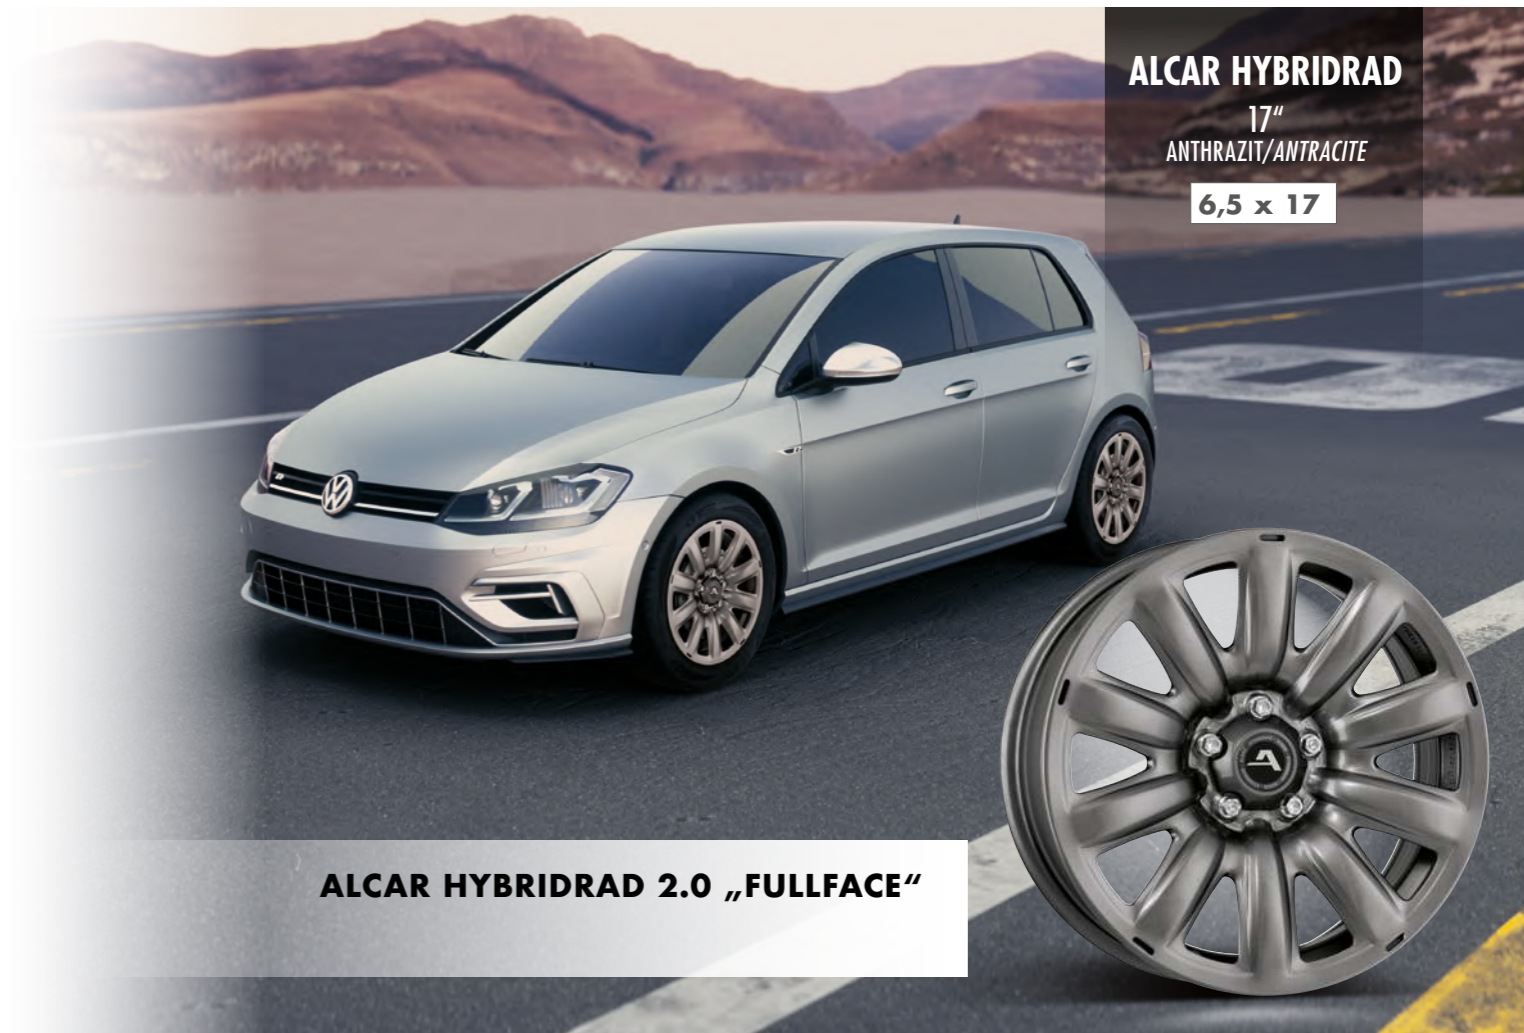

ALCAR HYBRIDRAD 1.0

ALCAR HYBRIDRAD 2.0

No more gap between flange and wheel disk

360-degree welding

Larger vent holes

Stronger cathodic painting formula

ALCAR HYBRIDRAD

17"
ANTHRAZIT/ANTRACITE