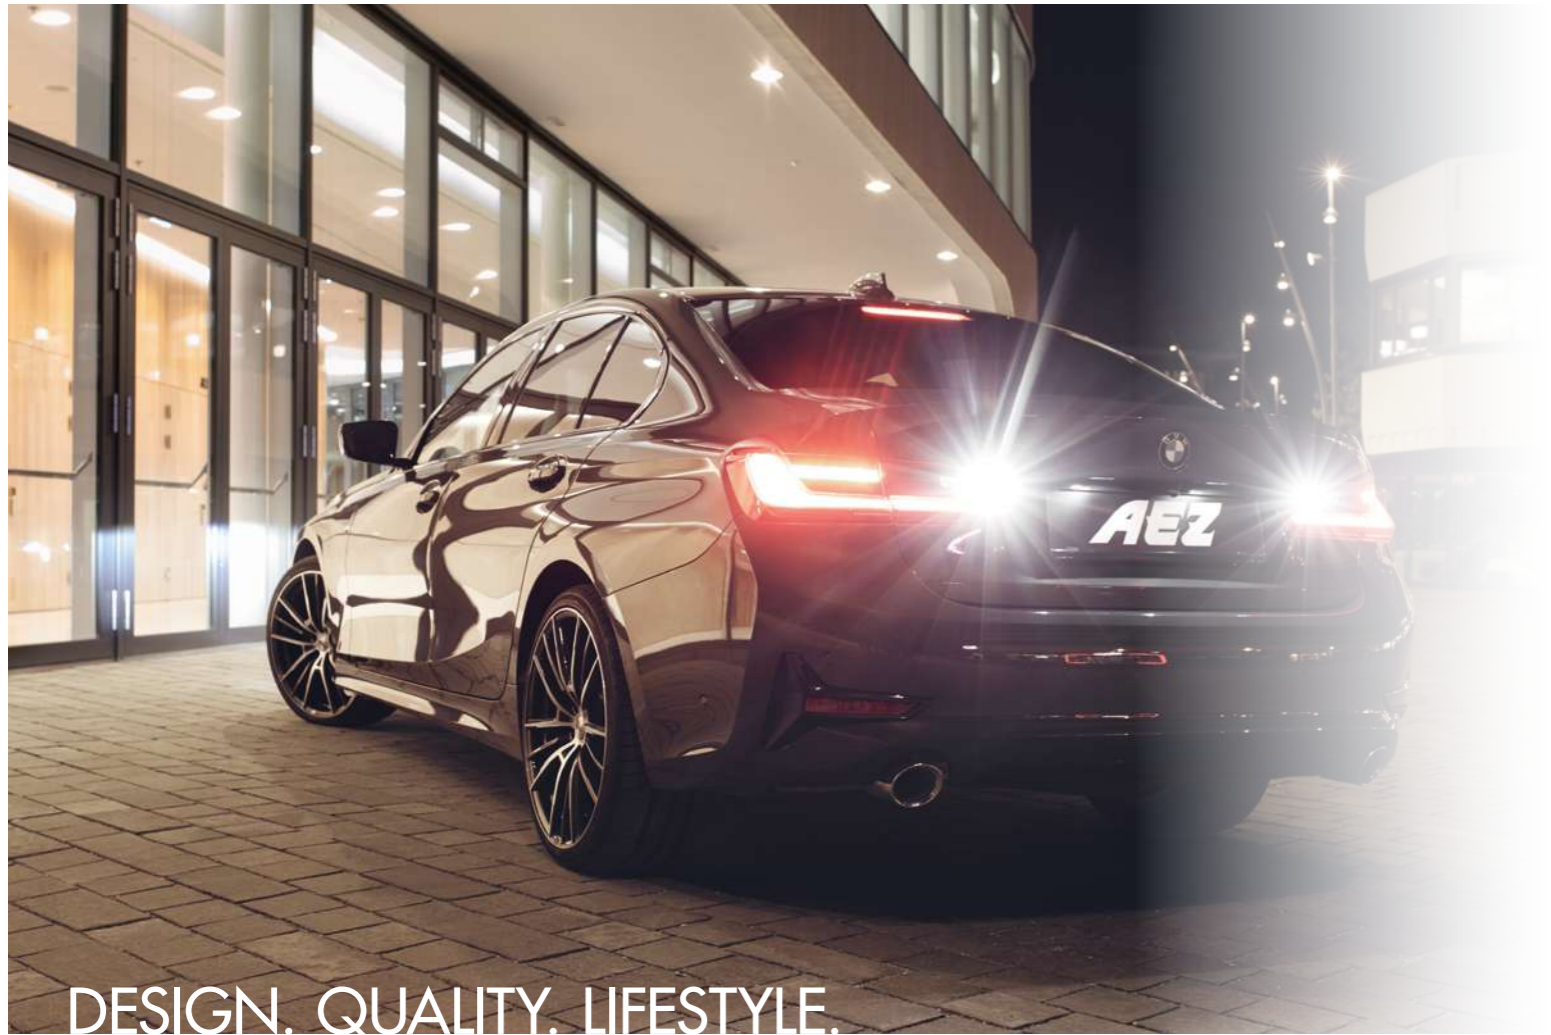

DESIGN. QUALITY. LIFESTYLE.

AEZ KAIMAN high gloss | 17" – 20"

AEZ
AEZ-WHEELS.COM

high gloss

Dimension
7,5 x 17
8 x 18
8 x 19
9 x 19
8 x 20
9 x 20

DESIGN. QUALITY. LIFESTYLE.

AEZ KAIMAN dark I 17" – 20"

AEZ
AEZ-WHEELS.COM