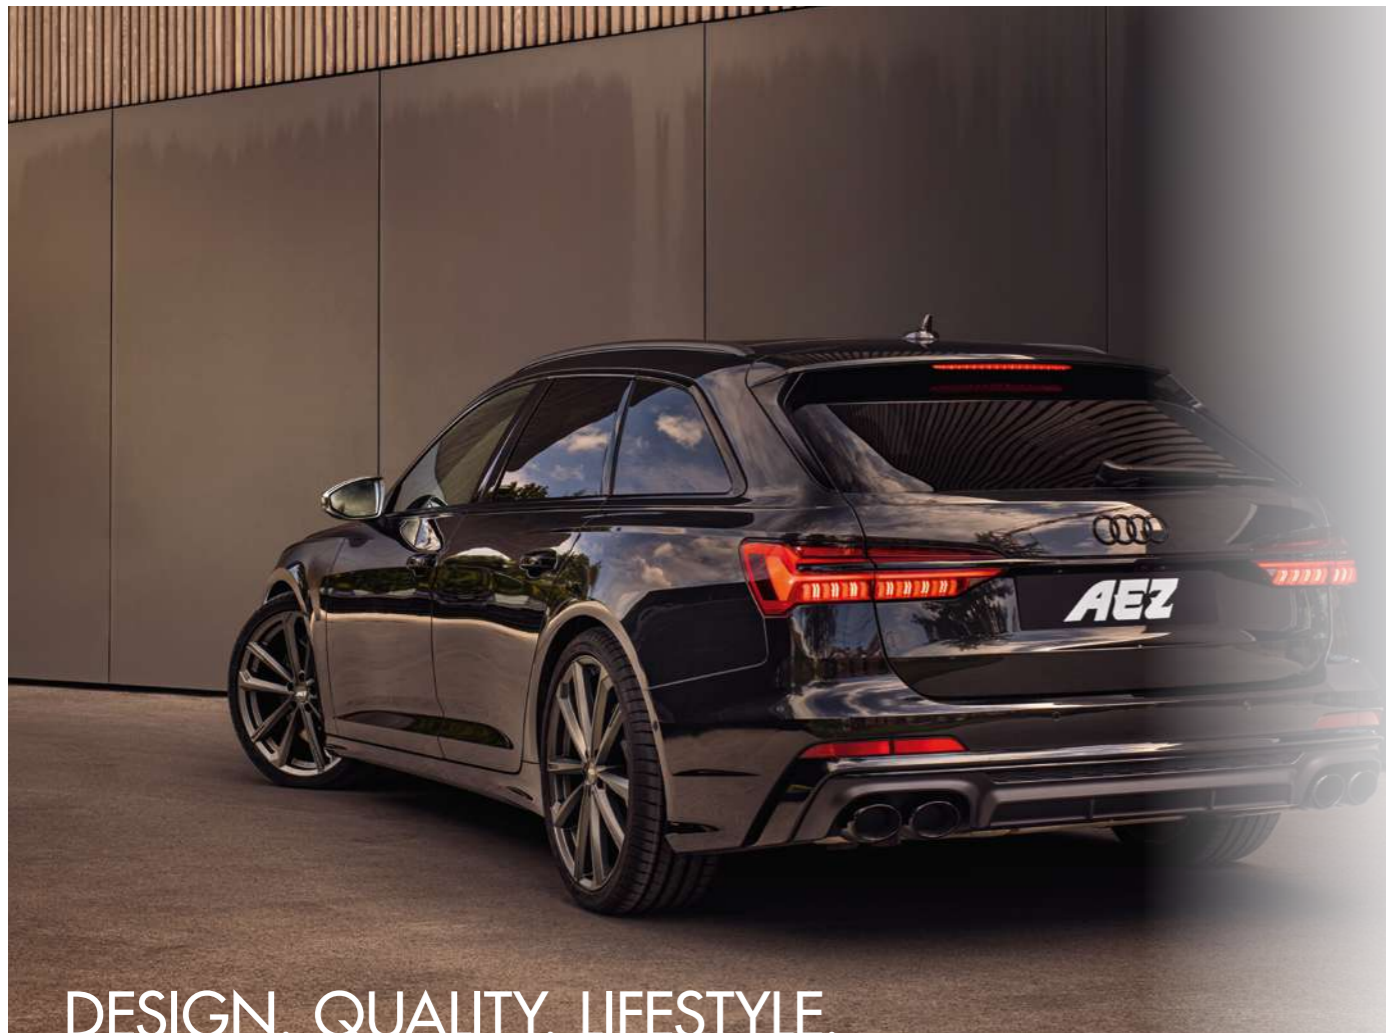

DESIGN. QUALITY. LIFESTYLE.

AEZ ATLANTA black | 17" – 20"

AEZ
AEZ-WHEELS.COM

glossy black

Dimension
7,5 x 17
7,5 x 18
8,0 x 18
8,0 x 19
8,5 x 19
9,0 x 19
9,5 x 19
8,5 x 20
9,0 x 20
9,5 x 20

DESIGN. QUALITY. LIFESTYLE.