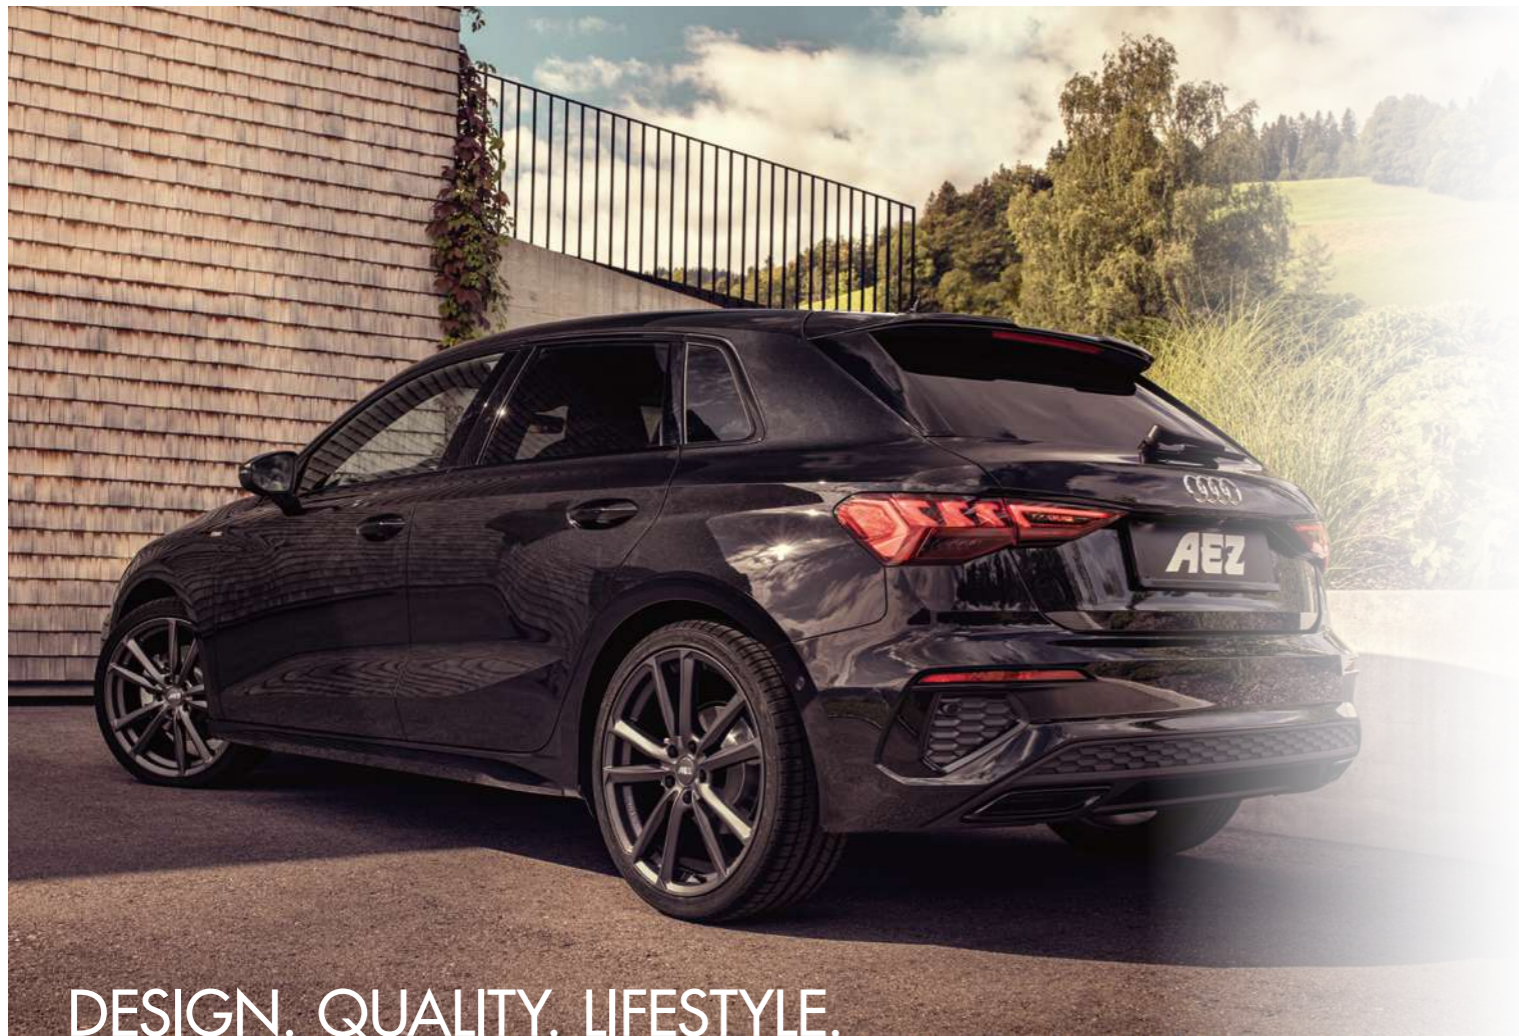

DESIGN. QUALITY. LIFESTYLE.

AEZ LEIPZIG dark I 20" – 22"

AEZ
AEZ-WHEELS.COM

PERFECT FOR SUV's

black/polished

Dimension
9,0 x 20
9,5 x 21
10,5 x 21
9,5 x 22
10,5 x 22

DESIGN. QUALITY. LIFESTYLE.

AEZ TIOGA graphite | 17" – 19"