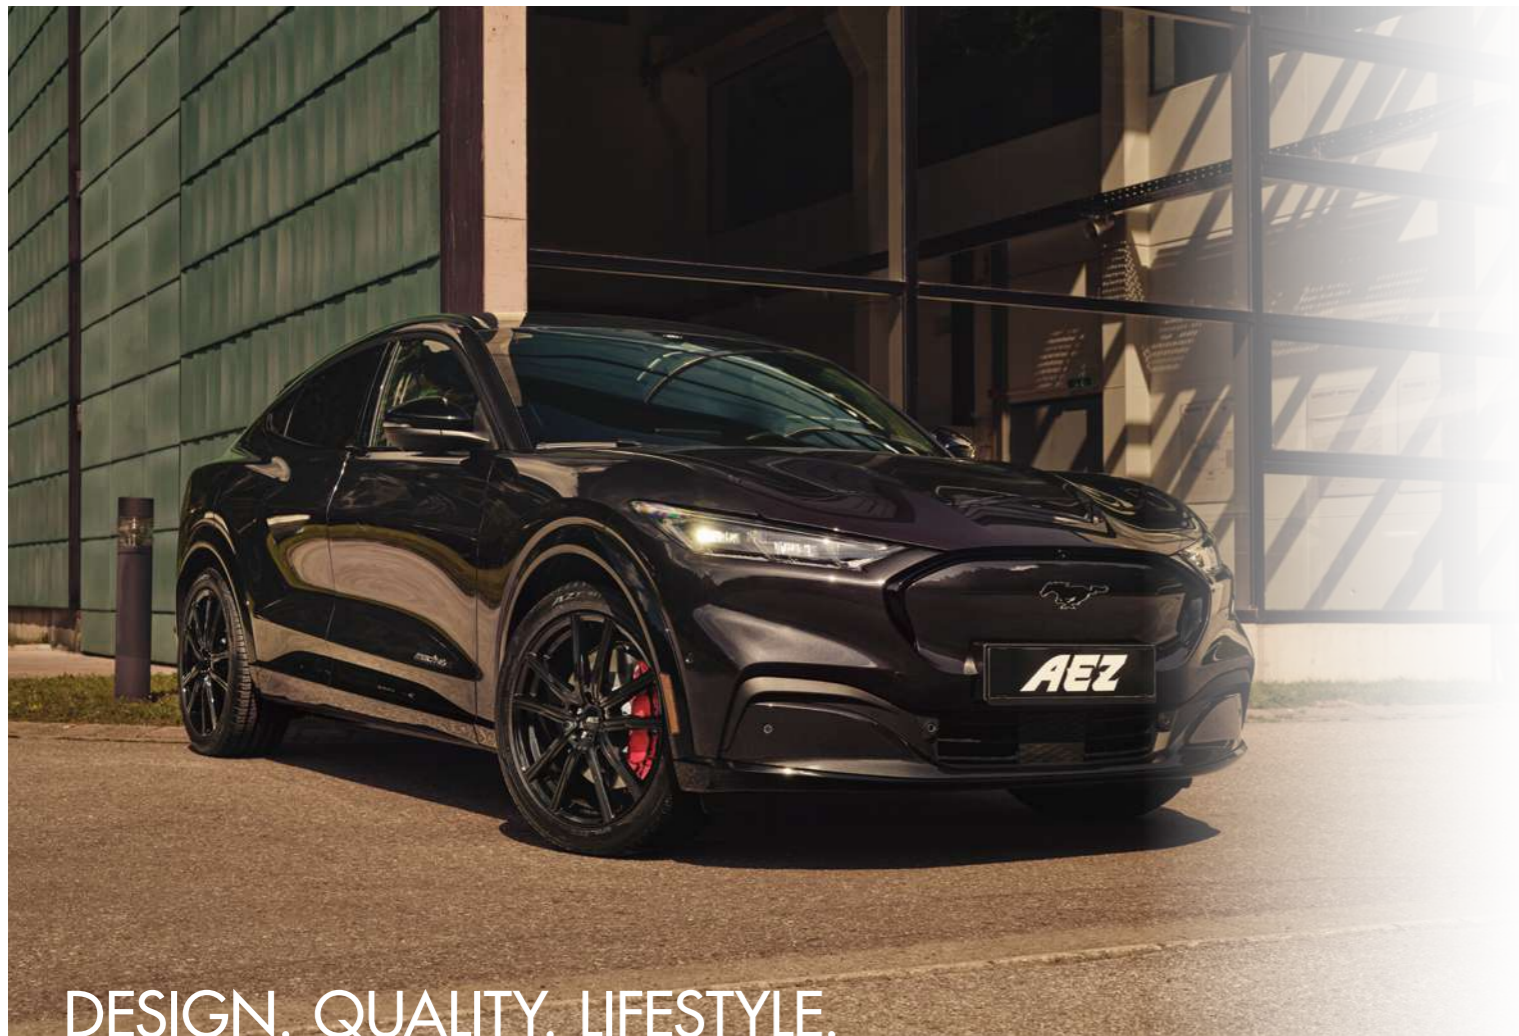

DESIGN. QUALITY. LIFESTYLE.

AEZ MONTREAL black | 18" – 20"

AEZ
AEZ-WHEELS.COM