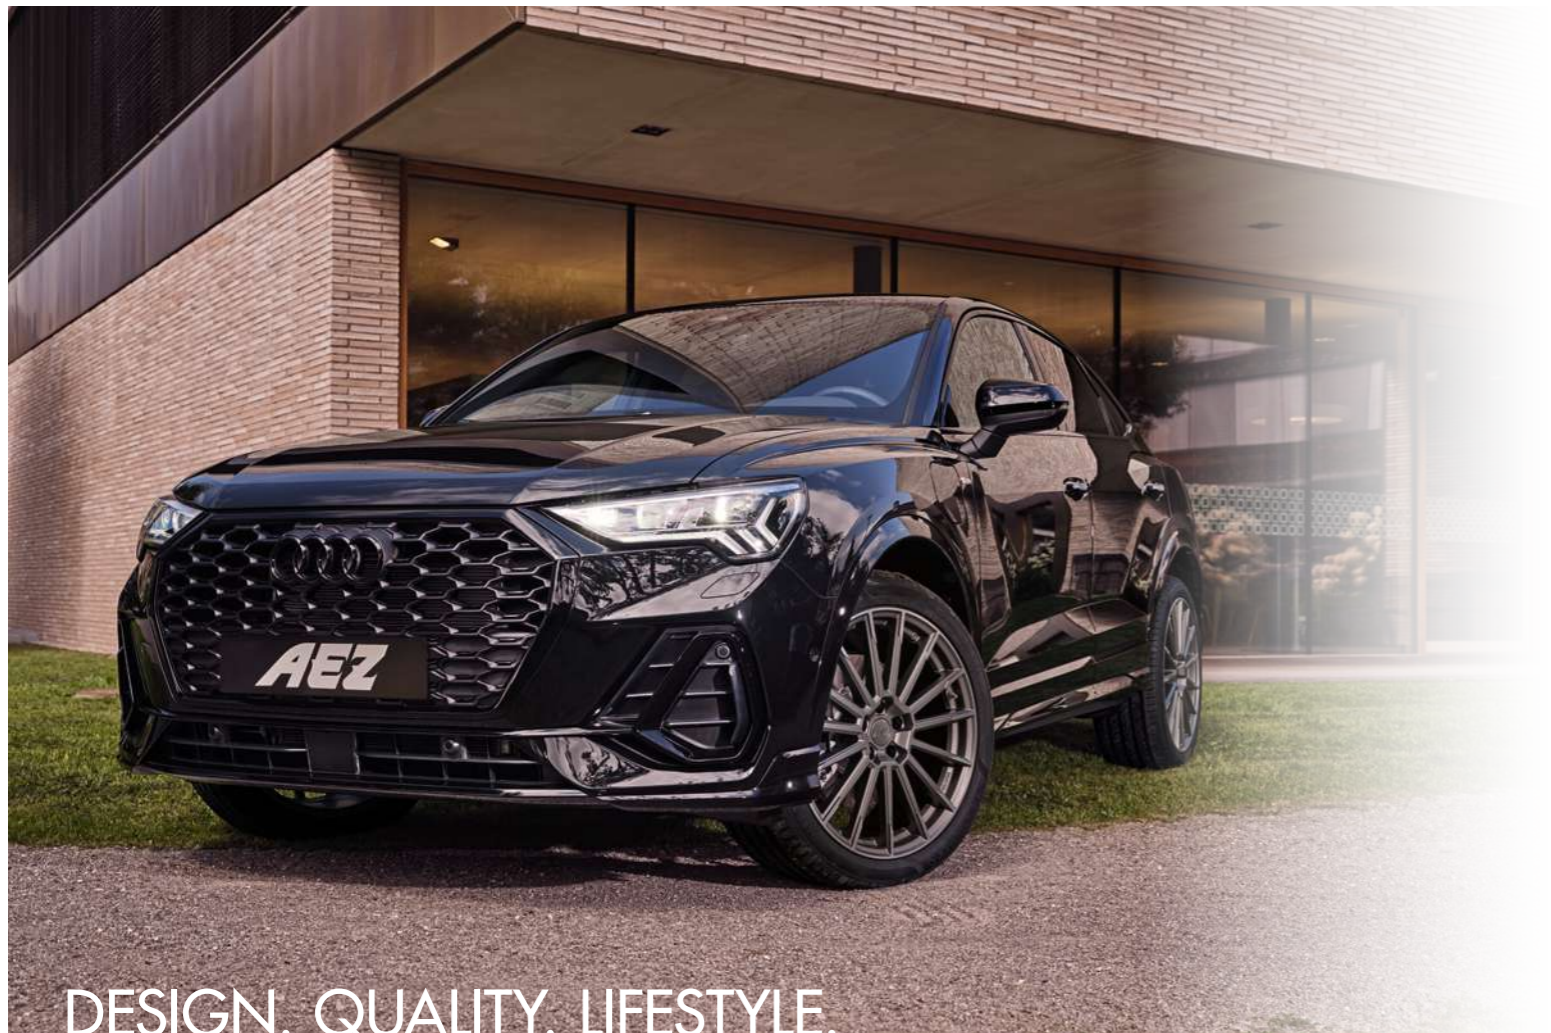

DESIGN. QUALITY. LIFESTYLE.

AEZ ATLANTA titan | 17" – 20"

AEZ
AEZ.WHEELS.COM