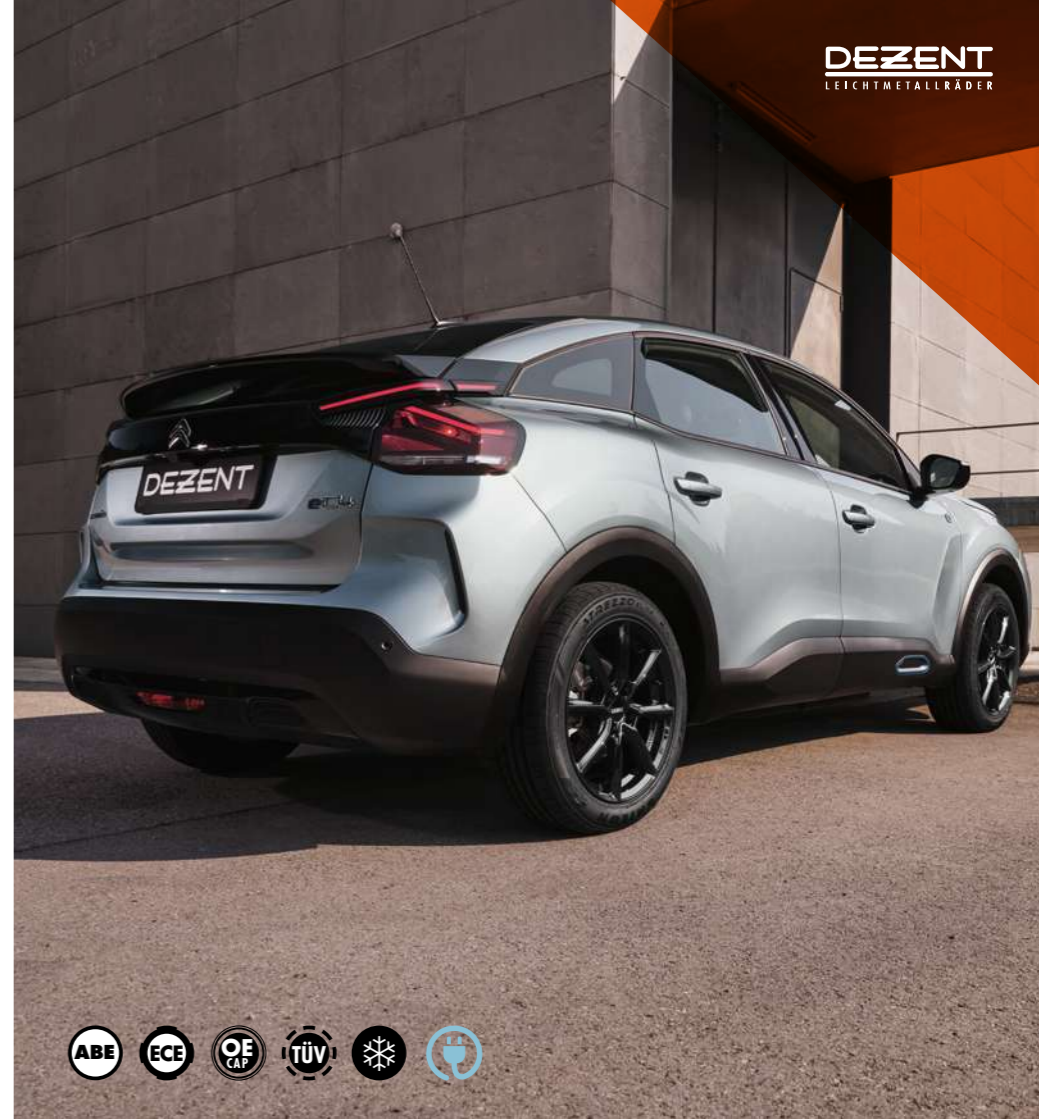

DEZENT TN black

Dimension

6,0 x 15

6,5 x 16

6,5 x 17

7,0 x 17

DEZENT TN dark
14" - 17"

black/polished