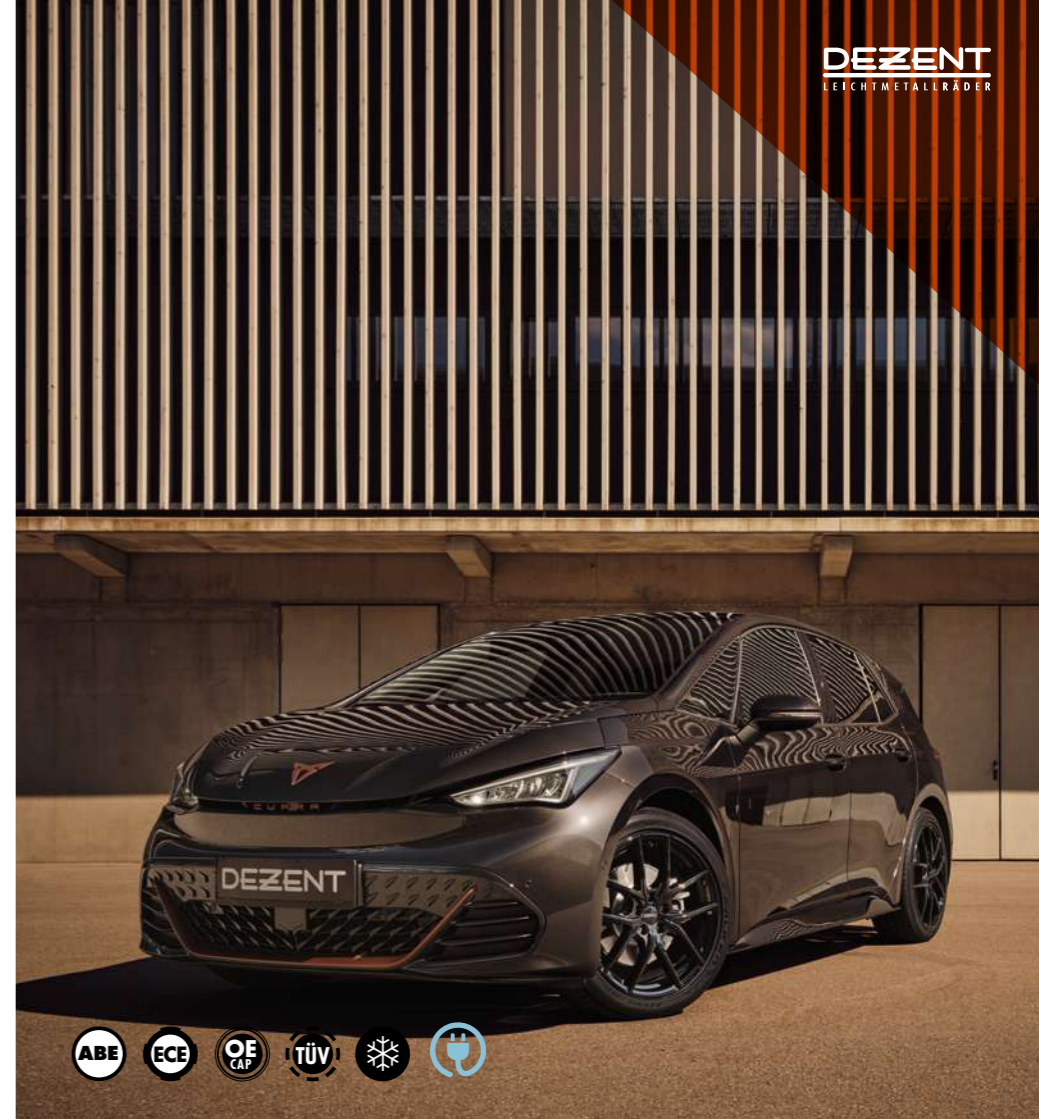

DEZENT TO dark 17" - 19"

DEZENT TO dark

Dimension

7,0 x 17
7,5 x 17
7,5 x 18
8,0 x 18
8,0 x 19

DEZENT TO black 17" - 19"

DEZENT TO black

Dimension

7,0 x 17
7,5 x 17
7,5 x 18
8,0 x 18
8,0 x 19